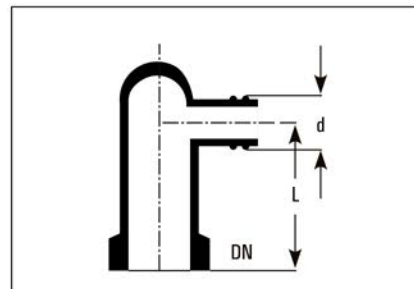

## BEND HOSE CONNECTORS

---

Cat.Ref.	DN	Thread	d	L
PBHC0.5/0.25	12	GL14	13.75	50
PBHC0.7/0.25	15	GL14	13.75	50
PBHC1/1*	25	GL25	24.5	60
PBHC1/0.75	25	GL18	17.5	60
PBHC1.5/0.75	40	GL18	17.5	75
PBHC2/0.75	50	GL18	17.5	100